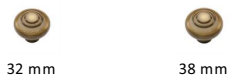

Round Bead Cabinet Knob

C3985 32-AT

Heritage Brass Cabinet Knob Round Bead Design 32mm Antique finish

Material:
Solid Brass

Finish:
Antique Brass

Available Finishes

Available Sizes

Product Dimensions (All dimensions are in millimeters unless otherwise indicated)

Projection	30	Maximum Diameter	32	Base	15
-------------------	----	-------------------------	----	-------------	----

About the Finish

Antique Brass

With russet hues and a brass undertone, this variation on brass retains a warm and mellow character but adds age and maturity by highlighting the variance of shades making each piece both alluring and unique.

Useful Information

- This Round knob has 3 stepped Rings leading to a rounded top surface.

Box Contains

- 1 Cabinet Knob
- All fixing screws and fasteners