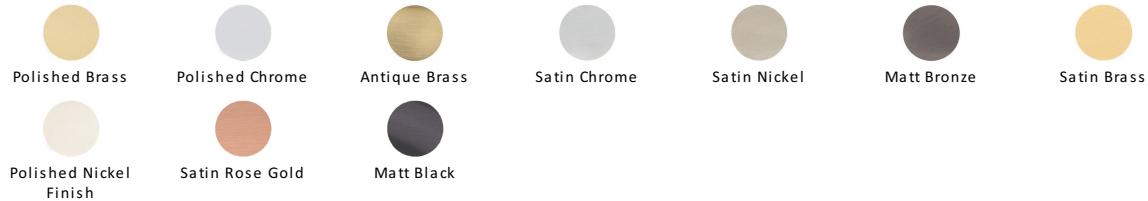

Round Bead Cabinet Knob

C3985 32-AT

Heritage Brass Cabinet Knob Round Bead Design 32mm Antique finish

Material:
Solid Brass

Finish:
Antique Brass

Available Finishes

Available Sizes

Product Dimensions (All dimensions are in millimeters unless otherwise indicated)

Projection	30	Maximum Diameter	32	Base	15
-------------------	----	-------------------------	----	-------------	----

About the Finish

Antique Brass

With russet hues and a brass undertone, this variation on brass retains a warm and mellow character but adds age and maturity by highlighting the variance of shades making each piece both alluring and unique.