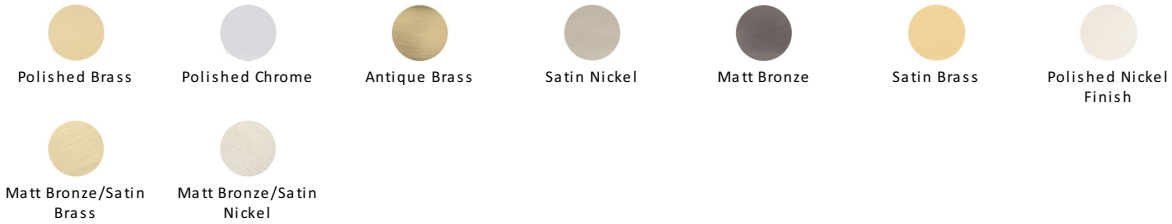

Disc Cabinet Knob With Base

C3885 38-SB

Heritage Brass Cabinet Knob Disc Design with Base 38mm Satin Brass finish

Material:
Solid Brass

Finish:
Satin Brass

Available Finishes

Available Sizes

Product Dimensions (All dimensions are in millimeters unless otherwise indicated)

Projection	32	Maximum Diameter	38	Base	21
-------------------	----	-------------------------	----	-------------	----

About the Finish

Satin Brass

A modern alternative to the traditional polished brass, this attractive brushed texture beautifully mellows and adds warmth to both a traditional and a soft contemporary décor.