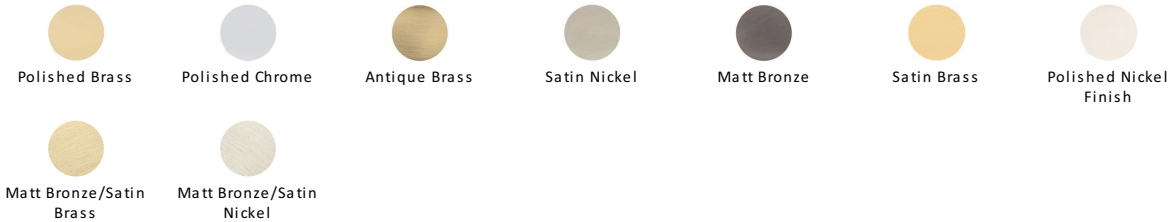

Disc Cabinet Knob With Base

C3885 38-PB

Heritage Brass Cabinet Knob Disc Design with Base 38mm Polished Brass finish

Material:
Solid Brass

Finish:
Polished Brass

Available Finishes

Available Sizes

Product Dimensions (All dimensions are in millimeters unless otherwise indicated)

Projection 32 **Maximum Diameter** 38 **Base** 21

About the Finish

Polished Brass

Warm, mellow with a sense of heritage and comfort this highly polished finish is opulent without being flamboyant. Polished Brass coordinates perfectly with traditional décor.