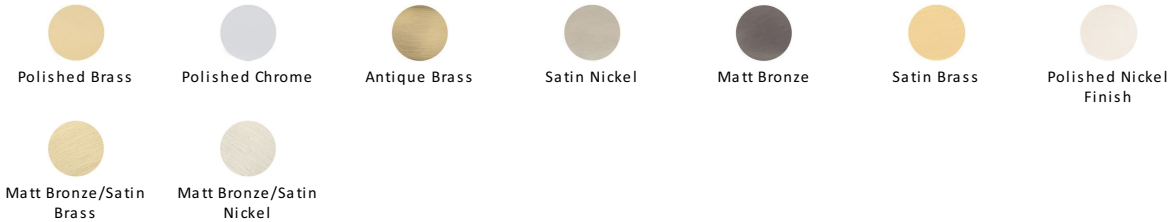

## Disc Cabinet Knob With Base

C3885 38-MB

Heritage Brass Cabinet Knob Disc Design with Base 38mm Matt Bronze finish

**Material:**  
Solid Brass

**Finish:**  
Matt Bronze

### Available Finishes

### Available Sizes

#### Matt Bronze

An aged finish on brass creating a vintage appearance, yet one that also looks outstanding in contemporary schemes. Over a period of time the bronze colour will lighten along any edges and surfaces that are frequently touched and create a naturally aged appearance highlighting frequently touched areas and exposing the brass below.