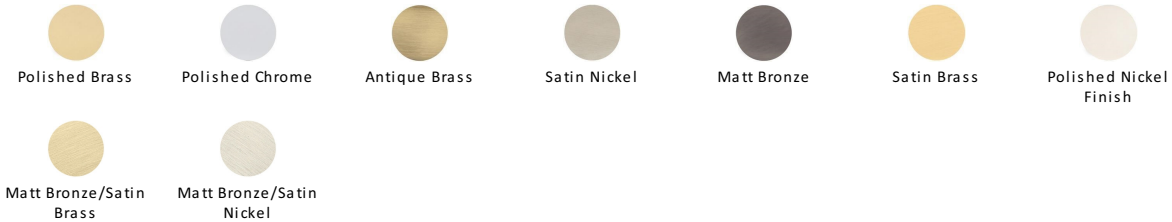

Disc Cabinet Knob With Base

C3885 38-AT

Heritage Brass Cabinet Knob Disc Design with Base 38mm Antique Brass finish

Material:
Solid Brass

Finish:
Antique Brass

Available Finishes

Available Sizes

Product Dimensions (All dimensions are in millimeters unless otherwise indicated)

Projection	32	Maximum Diameter	38	Base	21
-------------------	----	-------------------------	----	-------------	----

About the Finish

Antique Brass

With russet hues and a brass undertone, this variation on brass retains a warm and mellow character but adds age and maturity by highlighting the variance of shades making each piece both alluring and unique.