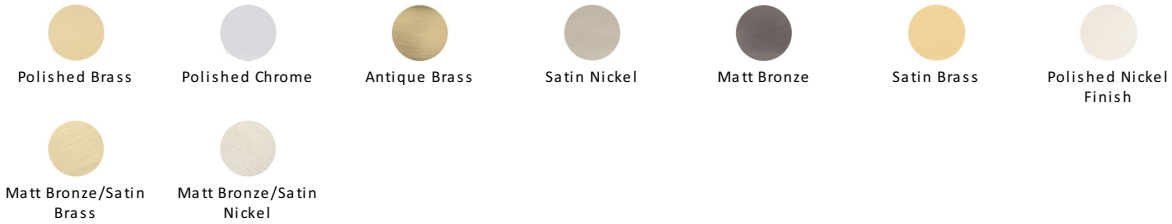

Disc Cabinet Knob With Base

C3885 32-SB

Heritage Brass Cabinet Knob Disc Design with Base 32mm Satin Brass finish

Material:
Solid Brass

Finish:
Satin Brass

Available Finishes

Available Sizes

32 mm

About the Finish

Satin Brass

A modern alternative to the traditional polished brass, this attractive brushed texture beautifully mellows and adds warmth to both a traditional and a soft contemporary décor.