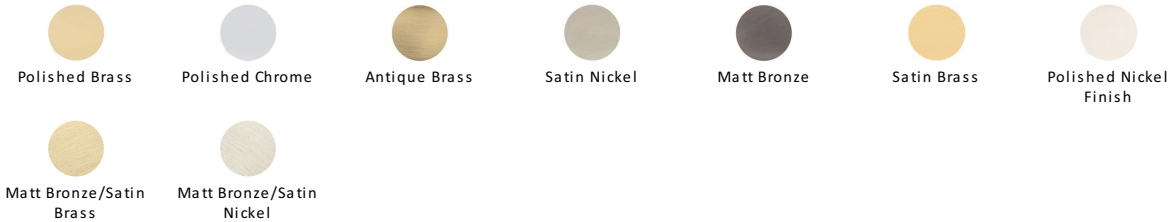

Disc Cabinet Knob With Base

C3885 32-PNF

Heritage Brass Cabinet Knob Disc Design with Base 32mm Polished Nickel finish

Material:
Solid Brass

Finish:
Polished Nickel Finish

Available Finishes

Available Sizes

Polished Nickel Finish

With its subtle golden hue this is a mellow alternative to polished chrome. The finish is not coated and will oxidise naturally. If not regularly buffed with a soft cloth this finish will subtly change over time by taking on an aged patina.