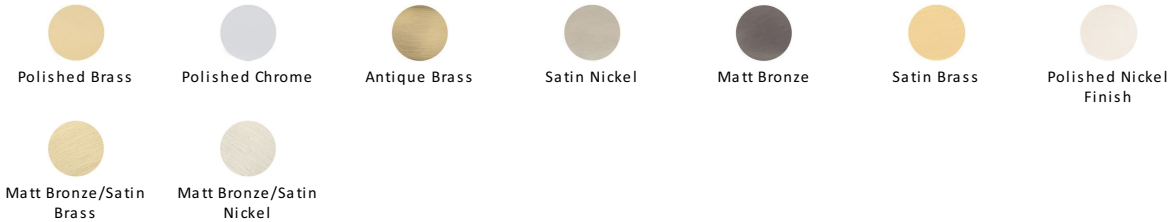

## Disc Cabinet Knob With Base

C3885 32-MB

Heritage Brass Cabinet Knob Disc Design with Base 32mm Matt Bronze finish

**Material:**  
Solid Brass

**Finish:**  
Matt Bronze

### Available Finishes

### Available Sizes

#### Matt Bronze

An aged finish on brass creating a vintage appearance, yet one that also looks outstanding in contemporary schemes. Over a period of time the bronze colour will lighten along any edges and surfaces that are frequently touched and create a naturally aged appearance highlighting frequently touched areas and exposing the brass below.