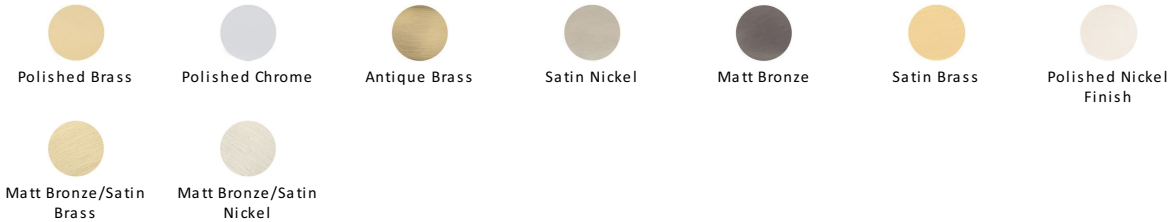

Disc Cabinet Knob With Base

C3885 32-AT

Heritage Brass Cabinet Knob Disc Design with Base 32mm Antique Brass finish

Material:
Solid Brass

Finish:
Antique Brass

Available Finishes

Available Sizes

Product Dimensions (All dimensions are in millimeters unless otherwise indicated)

Projection	32	Maximum Diameter	32	Base	21
-------------------	----	-------------------------	----	-------------	----

About the Finish

Antique Brass

With russet hues and a brass undertone, this variation on brass retains a warm and mellow character but adds age and maturity by highlighting the variance of shades making each piece both alluring and unique.