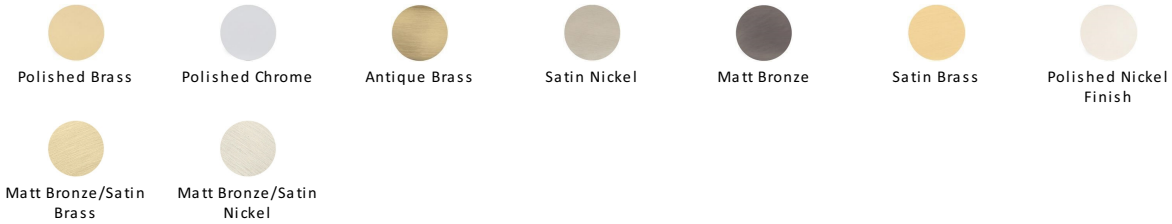

Disc Cabinet Knob With Base

C3885 32-AT

Heritage Brass Cabinet Knob Disc Design with Base 32mm Antique Brass finish

Material:
Solid Brass

Finish:
Antique Brass

Available Finishes

Available Sizes

Product Dimensions (All dimensions are in millimeters unless otherwise indicated)

Projection	32	Maximum Diameter	32	Base	21
-------------------	----	-------------------------	----	-------------	----

About the Finish

Antique Brass

With russet hues and a brass undertone, this variation on brass retains a warm and mellow character but adds age and maturity by highlighting the variance of shades making each piece both alluring and unique.