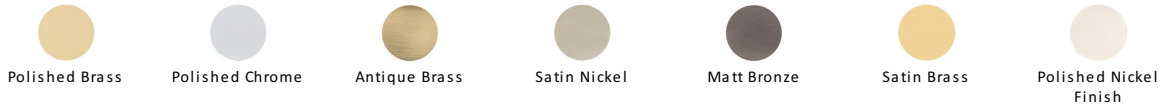

## Round Hammered Cabinet Knob

C3877 38-PB

Heritage Brass Cabinet Knob Hammered Design 38mm Polished Brass finish

**Material:**  
Solid Brass

**Finish:**  
Polished Brass

### Available Finishes