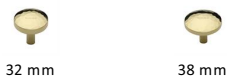

Round Hammered Cabinet Knob

C3877 32-PB

Heritage Brass Cabinet Knob Hammered Design 32mm Polished Brass finish

Material:
Solid Brass

Finish:
Polished Brass

Available Finishes

Available Sizes

Product Dimensions (All dimensions are in millimeters unless otherwise indicated)

Projection	32	Maximum Diameter	32	Base	8
-------------------	----	-------------------------	----	-------------	---

About the Finish

Polished Brass

Warm, mellow with a sense of heritage and comfort this highly polished finish is opulent without being flamboyant. Polished Brass coordinates perfectly with traditional décor.