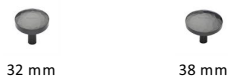

Round Hammered Cabinet Knob

C3877 32-MB

Heritage Brass Cabinet Knob Hammered Design 32mm Matt Bronze finish

Material:
Solid Brass

Finish:
Matt Bronze

Available Finishes

Available Sizes

Product Dimensions (All dimensions are in millimeters unless otherwise indicated)

Projection	32	Maximum Diameter	32	Base	8
-------------------	----	-------------------------	----	-------------	---

About the Finish

Matt Bronze

An aged finish on brass creating a vintage appearance, yet one that also looks outstanding in contemporary schemes. Over a period of time the bronze colour will lighten along any edges and surfaces that are frequently touched and create a naturally aged appearance highlighting frequently touched areas and exposing the brass below.