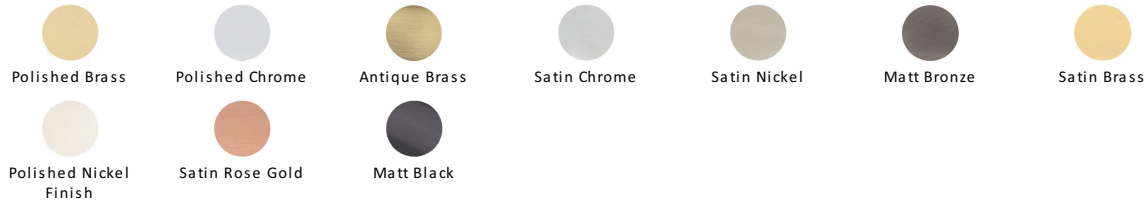

## Square Design Cabinet Knob

C3685 38-PB

Heritage Brass Cabinet Knob Square Design 38mm Polished Brass finish

**Material:**  
Solid Brass

**Finish:**  
Polished Brass

### Available Finishes

### Available Sizes