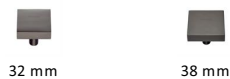

Product Dimensions (All dimensions are in millimeters unless otherwise indicated)

Length	38	Projection	28	Base	9

About the Finish

Matt Bronze

An aged finish on brass creating a vintage appearance, yet one that also looks outstanding in contemporary schemes. Over a period of time the bronze colour will lighten along any edges and surfaces that are frequently touched and create a naturally aged appearance highlighting frequently touched areas and exposing the brass below.

Useful Information

- Size of this knob is measured along four sides

Box Contains

- 1 Cabinet Knob
- All fixing screws and fasteners