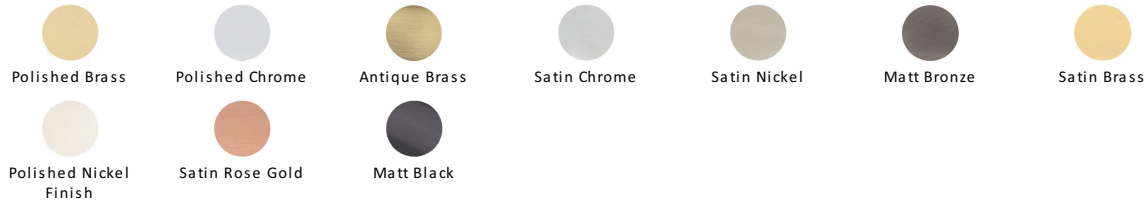

Square Design Cabinet Knob

C3685 38-BKMT

Heritage Brass Cabinet Knob Square Design 38mm Matt Black finish

Material:
Solid Brass

Finish:
Matt Black

Available Finishes

Available Sizes

32 mm

A matt black powder coating is applied over Solid Brass to create our distinctive Matt Black contemporary look.

Useful Information

- Size of this knob is measured along four sides

Box Contains

- 1 Cabinet Knob
- All fixing screws and fasteners