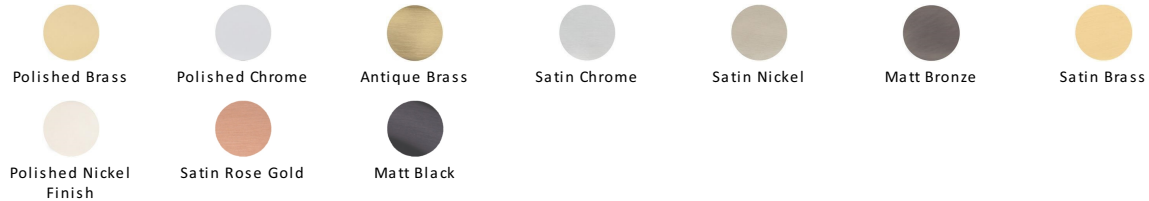

Square Design Cabinet Knob

C3685 32-SN

Heritage Brass Cabinet Knob Square Design 32mm Satin Nickel finish

Material:
Solid Brass

Finish:
Satin Nickel

Available Finishes

Available Sizes

Product Dimensions (All dimensions are in millimeters unless otherwise indicated)

Length	32	Projection	28	Base	9
---------------	----	-------------------	----	-------------	---

About the Finish

Satin Nickel

With its honeyed grey tone created by brushed nickel plating on brass, this finish closely matches Stainless Steel but offers a warm and subtle alternative which is popular in traditional and modern décors.