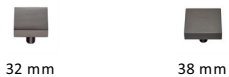

Square Design Cabinet Knob

C3685 32-MB

Heritage Brass Cabinet Knob Square Design 32mm Matt Bronze finish

Material:
Solid Brass

Finish:
Matt Bronze

Available Finishes

Available Sizes

32 mm

38 mm

Product Dimensions (All dimensions are in millimeters unless otherwise indicated)

Length	32	Projection	28	Base	9
---------------	----	-------------------	----	-------------	---

About the Finish

Matt Bronze

An aged finish on brass creating a vintage appearance, yet one that also looks outstanding in contemporary schemes. Over a period of time the bronze colour will lighten along any edges and surfaces that are frequently touched and create a naturally aged appearance highlighting frequently touched areas and exposing the brass below.