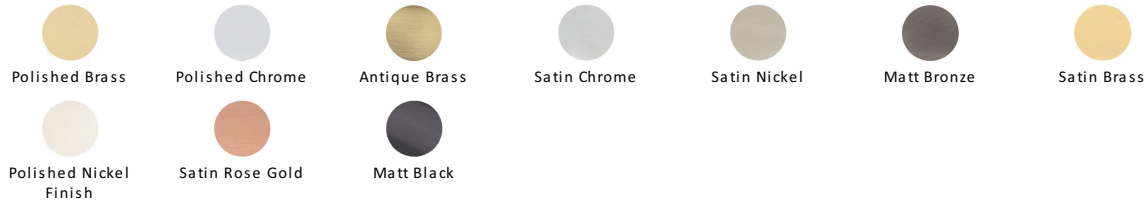

Square Design Cabinet Knob

C3685 32-BKMT

Heritage Brass Cabinet Knob Square Design 32mm Matt Black finish

Material:
Solid Brass

Finish:
Matt Black

Available Finishes

Available Sizes

32 mm

A matt black powder coating is applied over Solid Brass to create our distinctive Matt Black contemporary look.

Useful Information

- Size of this knob is measured along four sides

Box Contains

- 1 Cabinet Knob
- All fixing screws and fasteners