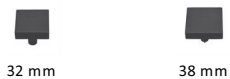

Square Design Cabinet Knob

C3685 32-BKMT

Heritage Brass Cabinet Knob Square Design 32mm Matt Black finish

Material:
Solid Brass

Finish:
Matt Black

Available Finishes

Available Sizes

Product Dimensions (All dimensions are in millimeters unless otherwise indicated)

Length	32	Projection	28	Base	9
---------------	----	-------------------	----	-------------	---

About the Finish

Matt Black

A matt black powder coating is applied over Solid Brass to create our distinctive Matt Black contemporary look.