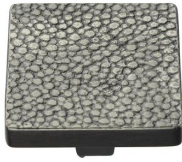

Square Stingray Cabinet Knob

C3653 38-AN

Heritage Brass Cabinet Knob Square Stingray Design 38mm Aged Nickel finish

Material:
Solid Brass

Finish:
Aged Nickel

Available Finishes

Aged Brass

Aged Copper

Aged Nickel

Available Sizes

32 mm

38 mm

Product Dimensions (All dimensions are in millimeters unless otherwise indicated)

Length	38	Projection	26	Base	8
---------------	----	-------------------	----	-------------	---

About the Finish

Aged Nickel

Lacquered finish with a Nickel undertone

Box Contains

- 1 Cabinet Knob
- All fixing screws and fasteners