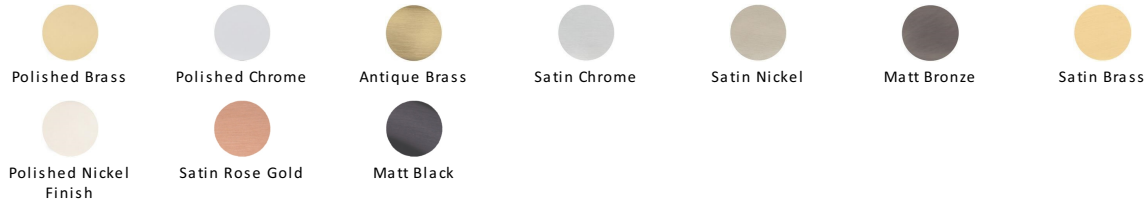

Round Stepped Cabinet Knob

C3624 38-SC

Heritage Brass Cabinet Knob Round Stepped Design 38mm Satin Chrome finish

Material:
Solid Brass

Finish:
Satin Chrome

Available Finishes

Available Sizes

Product Dimensions (All dimensions are in millimeters unless otherwise indicated)

Projection	24	Maximum Diameter	38	Base	22
-------------------	----	-------------------------	----	-------------	----

About the Finish

Satin Chrome

The brush marks of satin chrome will appeal to those who favour an industrial yet contemporary chrome finish. Satin Chrome Finish is also less prone to finger marks than polished chrome.