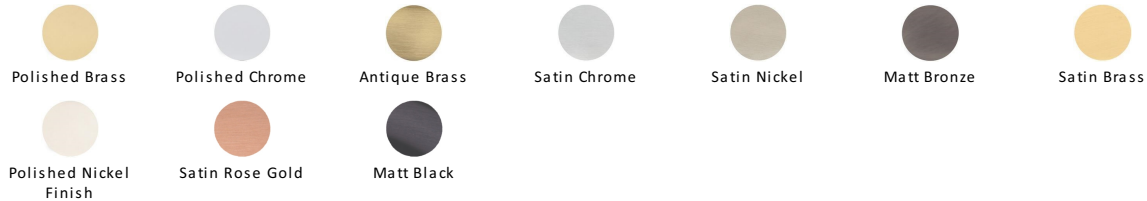

## Round Stepped Cabinet Knob

C3624 38-PNF

Heritage Brass Cabinet Knob Round Stepped Design 38mm Polished Nickel finish

**Material:**

Solid Brass

**Finish:**

Polished Nickel Finish

### Available Finishes

### About the Finish

**Polished Nickel Finish**

With its subtle golden hue this is a mellow alternative to polished chrome. The finish is not coated and will oxidise naturally. If not regularly buffed with a soft cloth this finish will subtly change over time by taking on an aged patina.