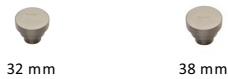

## Round Stepped Cabinet Knob

C3624 32-SN

Heritage Brass Cabinet Knob Round Stepped Design 32mm Satin Nickel finish

**Material:**  
Solid Brass

**Finish:**  
Satin Nickel

### Available Sizes

32 mm

38 mm

### Product Dimensions (All dimensions are in millimeters unless otherwise indicated)

<b>Projection</b>	24	<b>Maximum Diameter</b>	32	<b>Base</b>	16
-------------------	----	-------------------------	----	-------------	----

#### Satin Nickel

With its honeyed grey tone created by brushed nickel plating on brass, this finish closely matches Stainless Steel but offers a warm and subtle alternative which is popular in traditional and modern décors.