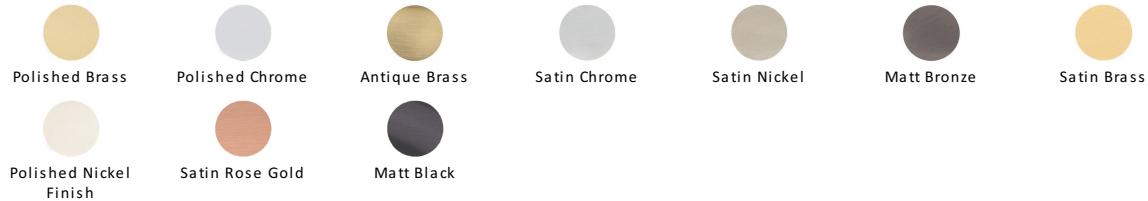

Oval Cabinet Knob with Backplate

C3072 32-MB

Heritage Brass Cabinet Knob Oval/Backplate Design 32mm Matt Bronze finish

Material:
Solid Brass**Finish:**
Matt Bronze

Available Finishes

Product Dimensions (All dimensions are in millimeters unless otherwise indicated)

Projection 32 **Maximum Diameter** 32

About the Finish

Matt Bronze

An aged finish on brass creating a vintage appearance, yet one that also looks outstanding in contemporary schemes. Over a period of time the bronze colour will lighten along any edges and surfaces that are frequently touched and create a naturally aged appearance highlighting frequently touched areas and exposing the brass below.