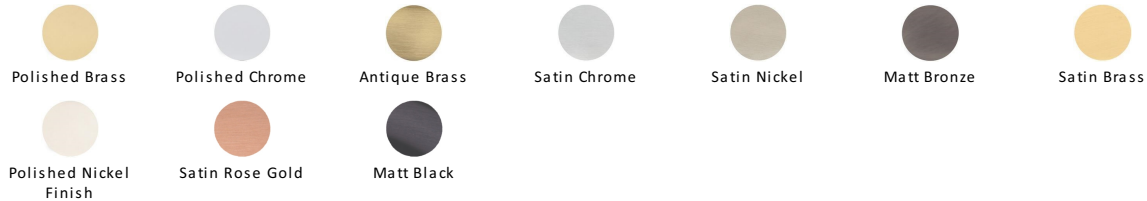

Deco Cabinet Drawer Pull

C2768-PNF

Heritage Brass Drawer Pull 89mm CTC Polished Nickel Finish

**Material:**

Solid Brass

Finish:

Polished Nickel Finish

Available Finishes

Product Dimensions (All dimensions are in millimeters unless otherwise indicated)

Length	104	CTC	89	Width	46	Projection	33
Finger Clearance - Width	78	Finger Clearance - Height	27				

About the Finish

Polished Nickel Finish

With its subtle golden hue this is a mellow alternative to polished chrome. The finish is not coated and will oxidise naturally. If not regularly buffed with a soft cloth this finish will subtly change over time by taking on an aged patina.