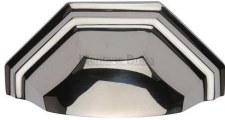

Deco Cabinet Drawer Pull

C2768-PNF

Heritage Brass Drawer Pull 89mm CTC Polished Nickel Finish

**Material:**

Solid Brass

Finish:

Polished Nickel Finish

Available Finishes

Product Dimensions (All dimensions are in millimeters unless otherwise indicated)

Length	104	CTC	89	Width	46	Projection	33
Finger Clearance - Width	78	Finger Clearance - Height	27				

About the Finish

Polished Nickel Finish

With its subtle golden hue this is a mellow alternative to polished chrome. The finish is not coated and will oxidise naturally. If not regularly buffed with a soft cloth this finish will subtly change over time by taking on an aged patina.