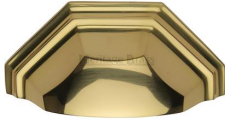

Deco Cabinet Drawer Pull

C2768-PB

Heritage Brass Drawer Pull 89mm CTC Polished Brass Finish

Material:
Solid Brass

Finish:
Polished Brass

Available Finishes

Product Dimensions (All dimensions are in millimeters unless otherwise indicated)

| | | | | | | | |
|---------------------------------|-----|----------------------------------|----|--------------|----|-------------------|----|
| Length | 104 | CTC | 89 | Width | 46 | Projection | 33 |
| Finger Clearance - Width | 78 | Finger Clearance - Height | 27 | | | | |

About the Finish

Polished Brass

Warm, mellow with a sense of heritage and comfort this highly polished finish is opulent without being flamboyant. Polished Brass coordinates perfectly with traditional décor.