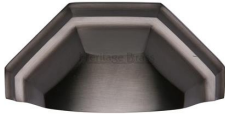

Deco Cabinet Drawer Pull

C2768-MB

Heritage Brass Drawer Pull 89mm CTC Matt Bronze Finish

Material:
Solid Brass

Finish:
Matt Bronze

Available Finishes

Product Dimensions (All dimensions are in millimeters unless otherwise indicated)

Length	104	CTC	89	Width	46	Projection	33
Finger Clearance - Width	78	Finger Clearance - Height	27				

About the Finish

Matt Bronze

An aged finish on brass creating a vintage appearance, yet one that also looks outstanding in contemporary schemes. Over a period of time the bronze colour will lighten along any edges and surfaces that are frequently touched and create a naturally aged appearance highlighting frequently touched areas and exposing the brass below.