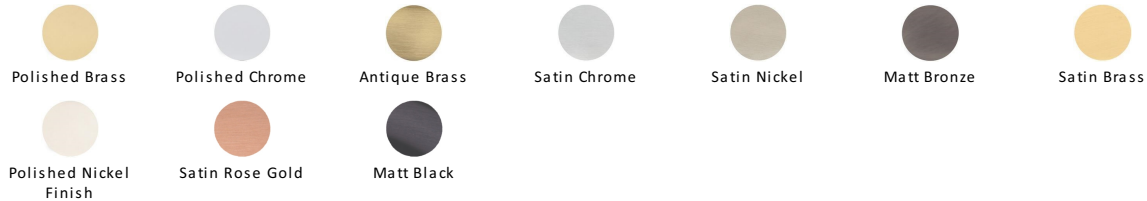

## Hampshire Cabinet Drawer Pull

C2764-SRG

Heritage Brass Drawer Pull 57mm CTC Satin Rose Gold Finish

**Material:**

Solid Brass

**Finish:**

Satin Rose Gold

### Available Finishes

### About the Finish