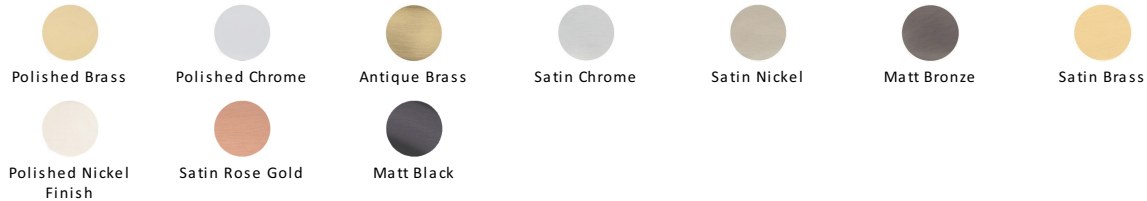

Cheshire Cabinet Drawer Pull

C2762-SRG

Heritage Brass Drawer Pull Satin Rose Gold finish

Material:

Solid Brass

Finish:

Satin Rose Gold

Available Finishes

Product Dimensions (All dimensions are in millimeters unless otherwise indicated)

Length	112	Width	42	Projection	21	Finger Clearance - Width	78
Finger Clearance - Height	18						

About the Finish

Satin Rose Gold

Rose Gold is a traditional alloy used in Jewellery, blending gold with copper to create a delightful rosy red tint. We have replicated a similar appearance by electroplating copper over solid brass. Our Rose Gold finish will add a touch of warmth and luxury to any creation.