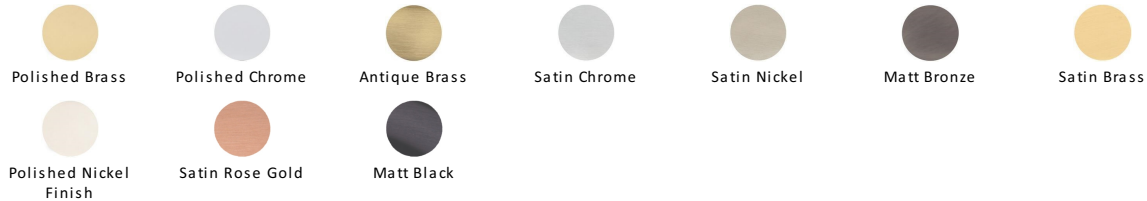

## Cheshire Cabinet Drawer Pull

C2762-PNF

Heritage Brass Drawer Pull Polished Nickel finish

**Material:**

Solid Brass

**Finish:**

Polished Nickel Finish

### Available Finishes

### About the Finish

#### Polished Nickel Finish

With its subtle golden hue this is a mellow alternative to polished chrome. The finish is not coated and will oxidise naturally. If not regularly buffed with a soft cloth this finish will subtly change over time by taking on an aged patina.