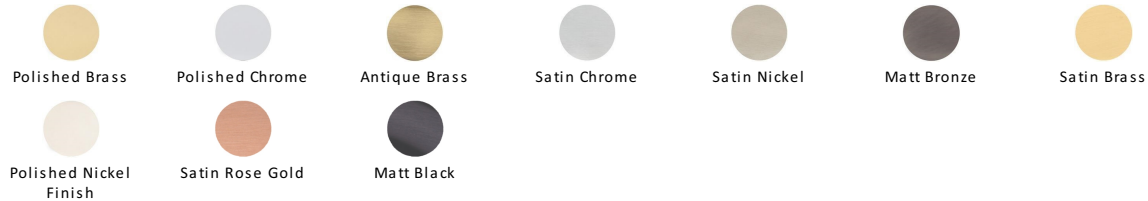

Half Moon Cabinet Drawer Pull

C2760-SC

Heritage Brass Drawer Pull Satin Chrome finish

**Material:**

Solid Brass

Finish:

Satin Chrome

Available Finishes

About the Finish

Satin Chrome

The brush marks of satin chrome will appeal to those who favour an industrial yet contemporary chrome finish. Satin Chrome Finish is also less prone to finger marks than polished chrome.