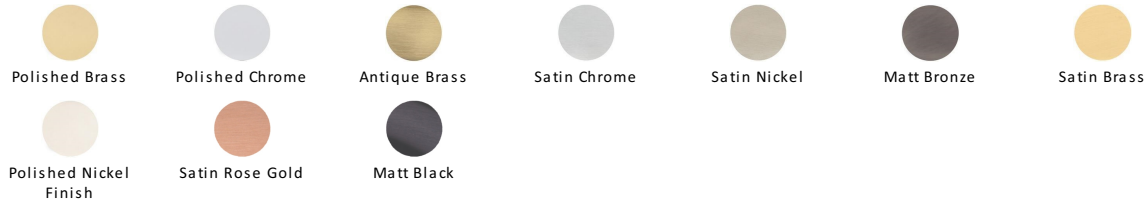

## Half Moon Cabinet Drawer Pull

C2760-PNF

Heritage Brass Drawer Pull 57mm CTC Polished Nickel Finish

**Material:**

Solid Brass

**Finish:**

Polished Nickel Finish

### Available Finishes

### About the Finish

#### Polished Nickel Finish

With its subtle golden hue this is a mellow alternative to polished chrome. The finish is not coated and will oxidise naturally. If not regularly buffed with a soft cloth this finish will subtly change over time by taking on an aged patina.