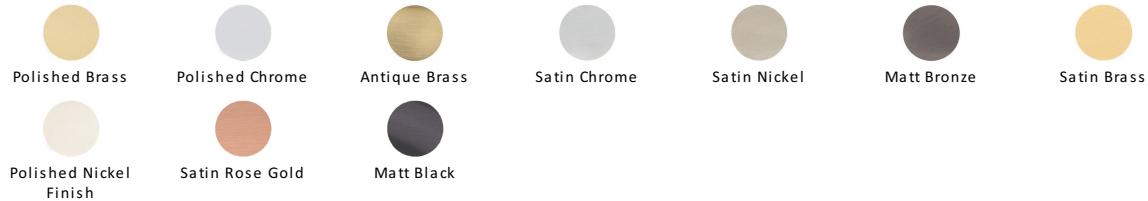

Colonial Cabinet Pull Handle

C2533 96-SRG

Heritage Brass Cabinet Pull Colonial Design 96mm CTC Satin Rose Gold Finish

Material:
Solid Brass

Finish:
Satin Rose Gold

Available Finishes

Available Sizes

Product Dimensions (All dimensions are in millimeters unless otherwise indicated)

Length	121	CTC	96	Projection	38	Base	25
--------	-----	-----	----	------------	----	------	----

About the Finish

Satin Rose Gold

Rose Gold is a traditional alloy used in Jewellery, blending gold with copper to create a delightful rosy red tint. We have replicated a similar appearance by electroplating copper over solid brass. Our Rose Gold finish will add a touch of warmth and luxury to any creation.