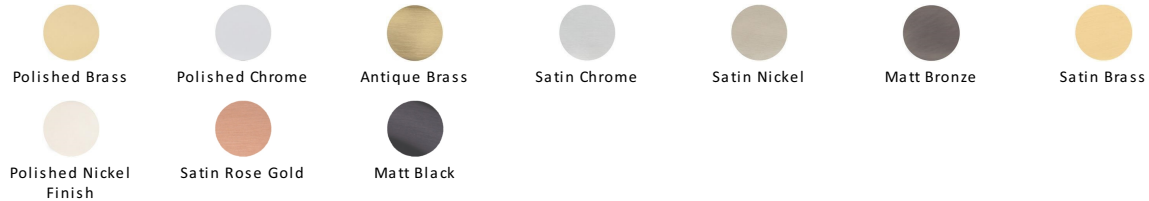

## Colonial Cabinet Pull Handle

C2533 96-SC

Heritage Brass Cabinet Pull Colonial Design 96mm CTC Satin Chrome Finish

**Material:**  
Solid Brass

**Finish:**  
Satin Chrome

### Available Finishes

### Available Sizes

#### Satin Chrome

The brush marks of satin chrome will appeal to those who favour an industrial yet contemporary chrome finish. Satin Chrome Finish is also less prone to finger marks than polished chrome.