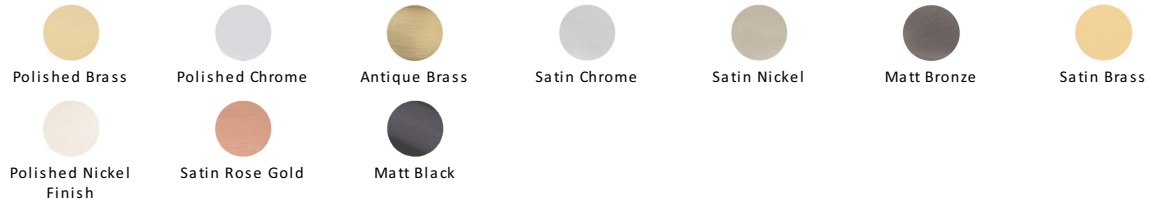

Colonial Cabinet Pull Handle

C2533 96-SB

Heritage Brass Cabinet Pull Colonial Design 96mm CTC Satin Brass Finish

Material:
Solid Brass

Finish:
Satin Brass

Available Finishes

Available Sizes

Product Dimensions (All dimensions are in millimeters unless otherwise indicated)

Length	121	CTC	96	Projection	38	Base	25
---------------	-----	------------	----	-------------------	----	-------------	----

About the Finish

Satin Brass

A modern alternative to the traditional polished brass, this attractive brushed texture beautifully mellows and adds warmth to both a traditional and a soft contemporary décor.