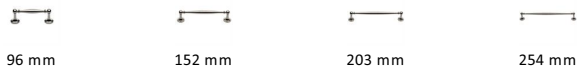

Colonial Cabinet Pull Handle

C2533 96-PNF

Heritage Brass Cabinet Pull Colonial Design 96mm CTC Polished Nickel Finish

Material:
Solid Brass

Finish:
Polished Nickel Finish

Available Finishes

Available Sizes

Product Dimensions (All dimensions are in millimeters unless otherwise indicated)

Length	121	CTC	96	Projection	38	Base	25
---------------	-----	------------	----	-------------------	----	-------------	----

About the Finish

Polished Nickel Finish

With its subtle golden hue this is a mellow alternative to polished chrome. The finish is not coated and will oxidise naturally. If not regularly buffed with a soft cloth this finish will subtly change over time by taking on an aged patina.