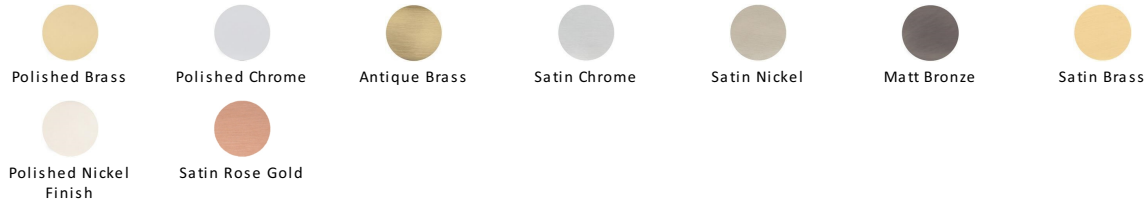

Colonial Cabinet Pull Handle

C2533 96-PNF

Heritage Brass Cabinet Pull Colonial Design 96mm CTC Polished Nickel Finish

Material:
Solid Brass

Finish:
Polished Nickel Finish

Available Finishes

Available Sizes

Product Dimensions (All dimensions are in millimeters unless otherwise indicated)

Length	121	CTC	96	Projection	38	Base	25
---------------	-----	------------	----	-------------------	----	-------------	----

About the Finish

Polished Nickel Finish

With its subtle golden hue this is a mellow alternative to polished chrome. The finish is not coated and will oxidise naturally. If not regularly buffed with a soft cloth this finish will subtly change over time by taking on an aged patina.