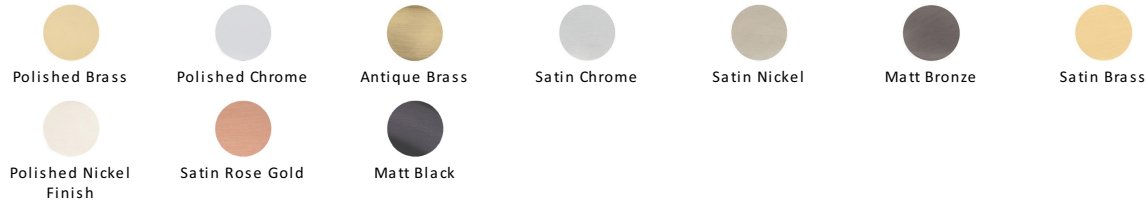

Colonial Cabinet Pull Handle

C2533 96-PNF

Heritage Brass Cabinet Pull Colonial Design 96mm CTC Polished Nickel Finish

Material:

Solid Brass

Finish:

Polished Nickel Finish

Available Finishes

About the Finish

Polished Nickel Finish

With its subtle golden hue this is a mellow alternative to polished chrome. The finish is not coated and will oxidise naturally. If not regularly buffed with a soft cloth this finish will subtly change over time by taking on an aged patina.