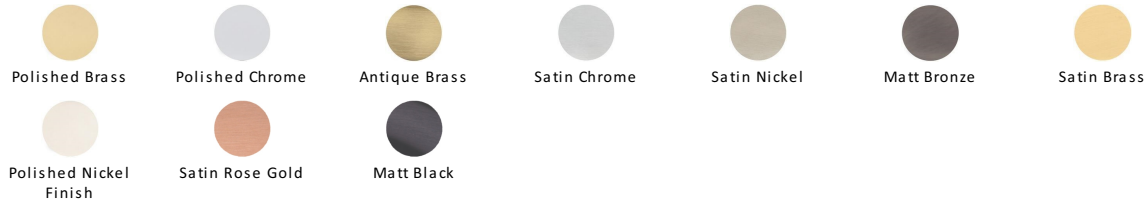

## Colonial Cabinet Pull Handle

C2533 96-PC

Heritage Brass Cabinet Pull Colonial Design 96mm CTC Polished Chrome Finish

**Material:**  
Solid Brass

**Finish:**  
Polished Chrome

### Available Finishes

### Available Sizes

#### Polished Chrome

A bold, contemporary finish; low maintenance and easy to clean. The mirror effect reflects light and colour and will complement any colour scheme