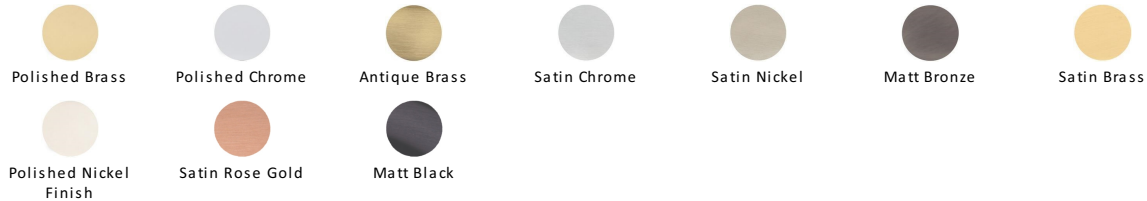

Colonial Cabinet Pull Handle

C2533 96-PB

Heritage Brass Cabinet Pull Colonial Design 96mm CTC Polished Brass Finish

Material:

Solid Brass

Finish:

Polished Brass

Available Finishes

About the Finish

Polished Brass

Warm, mellow with a sense of heritage and comfort this highly polished finish is opulent without being flamboyant. Polished Brass coordinates perfectly with traditional décor.