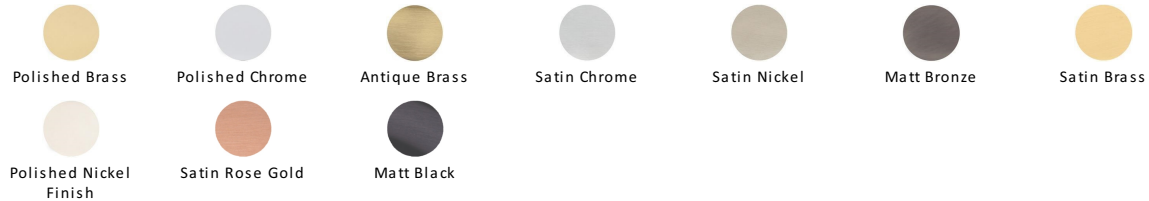

Colonial Cabinet Pull Handle

C2533 96-MB

Heritage Brass Cabinet Pull Colonial Design 96mm CTC Matt Bronze Finish

Material:

Solid Brass

Finish:

Matt Bronze

Available Finishes

Available Sizes

Product Dimensions (All dimensions are in millimeters unless otherwise indicated)

Length	121	CTC	96	Projection	38	Base	25
--------	-----	-----	----	------------	----	------	----

About the Finish

Matt Bronze

An aged finish on brass creating a vintage appearance, yet one that also looks outstanding in contemporary schemes. Over a period of time the bronze colour will lighten along any edges and surfaces that are frequently touched and create a naturally aged appearance highlighting frequently touched areas and exposing the brass below.