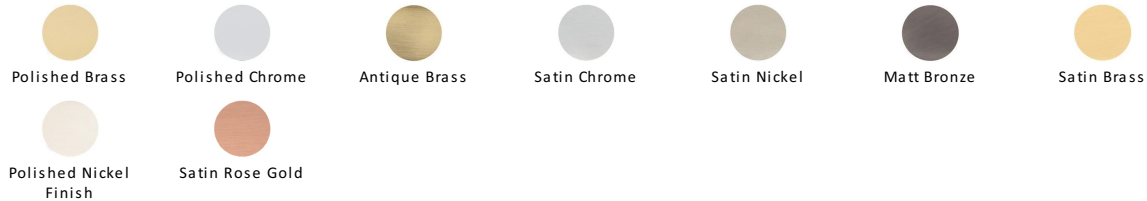

Colonial Cabinet Pull Handle

C2533 96-MB

Heritage Brass Cabinet Pull Colonial Design 96mm CTC Matt Bronze Finish

Material:
Solid Brass

Finish:
Matt Bronze

Available Finishes

Available Sizes

Product Dimensions (All dimensions are in millimeters unless otherwise indicated)

Length	121	CTC	96	Projection	38	Base	25
--------	-----	-----	----	------------	----	------	----

About the Finish

Matt Bronze

An aged finish on brass creating a vintage appearance, yet one that also looks outstanding in contemporary schemes. Over a period of time the bronze colour will lighten along any edges and surfaces that are frequently touched and create a naturally aged appearance highlighting frequently touched areas and exposing the brass below.