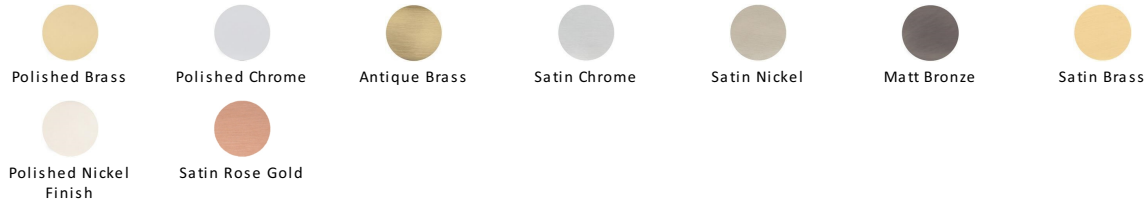

Colonial Cabinet Pull Handle

C2533 96-AT

Heritage Brass Cabinet Pull Colonial Design 96mm CTC Antique Finish

Material:
Solid Brass

Finish:
Antique Brass

Available Finishes

Available Sizes

Product Dimensions (All dimensions are in millimeters unless otherwise indicated)

Length	121	CTC	96	Projection	38	Base	25
---------------	-----	------------	----	-------------------	----	-------------	----

About the Finish

Antique Brass

With russet hues and a brass undertone, this variation on brass retains a warm and mellow character but adds age and maturity by highlighting the variance of shades making each piece both alluring and unique.