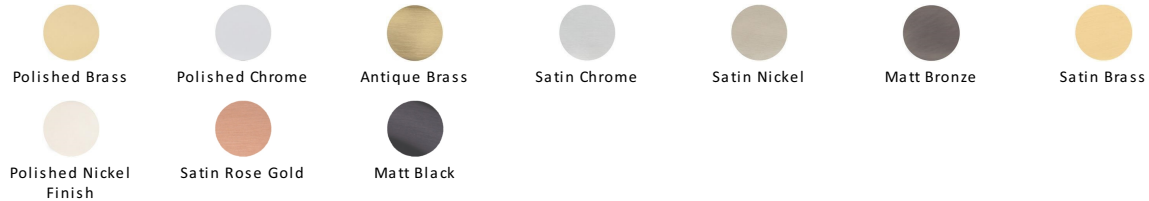

Colonial Cabinet Pull Handle

C2533 203-BKMT

Heritage Brass Cabinet Pull Colonial Design 203mm CTC Matt Black Finish

Material:
Solid Brass

Finish:
Matt Black

Available Finishes

Product Dimensions (All dimensions are in millimeters unless otherwise indicated)

Length	228	CTC	203	Projection	38	Base	25
---------------	-----	------------	-----	-------------------	----	-------------	----

About the Finish

Matt Black

A matt black powder coating is applied over Solid Brass to create our distinctive Matt Black contemporary look.