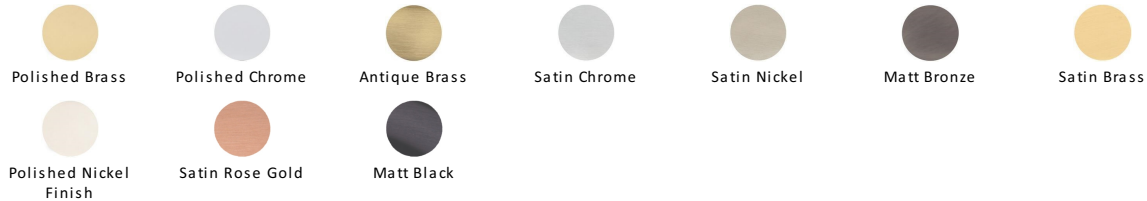

Colonial Cabinet Pull Handle

C2533 203-PNF

Heritage Brass Cabinet Pull Colonial Design 203mm CTC Polished Nickel Finish

Material:

Solid Brass

Finish:

Polished Nickel Finish

Available Finishes

About the Finish

Polished Nickel Finish

With its subtle golden hue this is a mellow alternative to polished chrome. The finish is not coated and will oxidise naturally. If not regularly buffed with a soft cloth this finish will subtly change over time by taking on an aged patina.