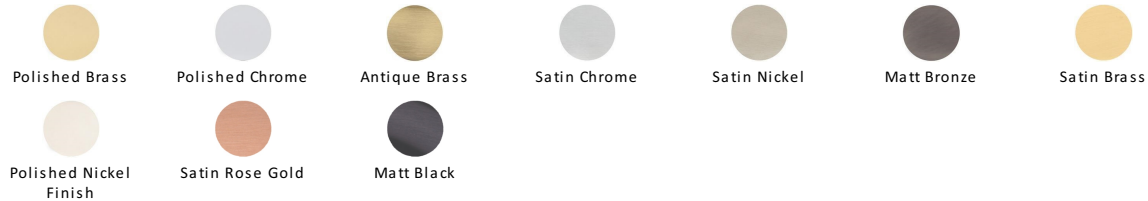

## Colonial Cabinet Pull Handle

C2533 203-PNF

Heritage Brass Cabinet Pull Colonial Design 203mm CTC Polished Nickel Finish

**Material:**

Solid Brass

**Finish:**

Polished Nickel Finish

### Available Finishes

### Available Sizes

### About the Finish

**Polished Nickel Finish**

With its subtle golden hue this is a mellow alternative to polished chrome. The finish is not coated and will oxidise naturally. If not regularly buffed with a soft cloth this finish will subtly change over time by taking on an aged patina.