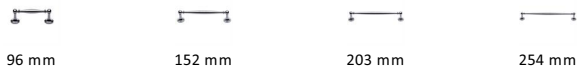

Colonial Cabinet Pull Handle

C2533 203-PC

Heritage Brass Cabinet Pull Colonial Design 203mm CTC Polished Chrome Finish

Material:
Solid Brass

Finish:
Polished Chrome

Available Finishes

Available Sizes

Product Dimensions (All dimensions are in millimeters unless otherwise indicated)

Length	228	CTC	203	Projection	38	Base	25
---------------	-----	------------	-----	-------------------	----	-------------	----

About the Finish

Polished Chrome

A bold, contemporary finish; low maintenance and easy to clean. The mirror effect reflects light and colour and will complement any colour scheme