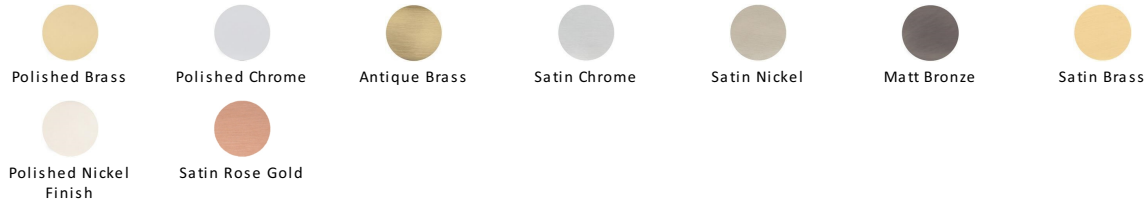

Colonial Cabinet Pull Handle

C2533 152-SRG

Heritage Brass Cabinet Pull Colonial Design 152mm CTC Satin Rose Gold Finish

Material:
Solid Brass

Finish:
Satin Rose Gold

Available Finishes

Available Sizes

Product Dimensions (All dimensions are in millimeters unless otherwise indicated)

Length	177	CTC	152	Projection	38	Base	25
--------	-----	-----	-----	------------	----	------	----

About the Finish

Satin Rose Gold

Rose Gold is a traditional alloy used in Jewellery, blending gold with copper to create a delightful rosy red tint. We have replicated a similar appearance by electroplating copper over solid brass. Our Rose Gold finish will add a touch of warmth and luxury to any creation.