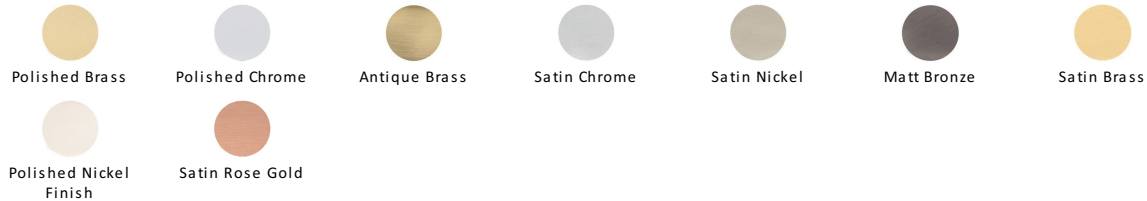

Colonial Cabinet Pull Handle

C2533 152-SC

Heritage Brass Cabinet Pull Colonial Design 152mm CTC Satin Chrome Finish

Material:
Solid Brass

Finish:
Satin Chrome

Available Finishes

Available Sizes

Product Dimensions (All dimensions are in millimeters unless otherwise indicated)

Length	177	CTC	152	Projection	38	Base	25
---------------	-----	------------	-----	-------------------	----	-------------	----

About the Finish

Satin Chrome

The brush marks of satin chrome will appeal to those who favour an industrial yet contemporary chrome finish. Satin Chrome Finish is also less prone to finger marks than polished chrome.