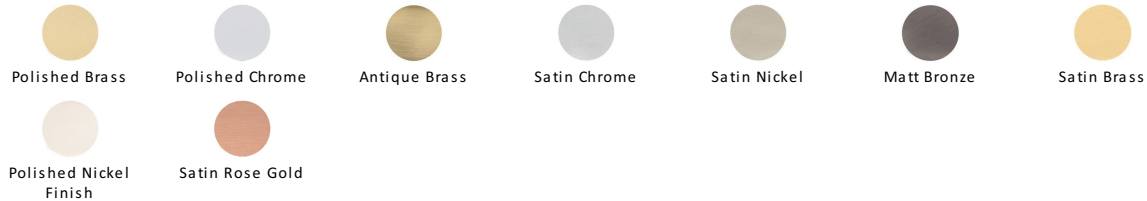

## Colonial Cabinet Pull Handle

C2533 152-PNF

Heritage Brass Cabinet Pull Colonial Design 152mm CTC Polished Nickel Finish

**Material:**  
Solid Brass

**Finish:**  
Polished Nickel Finish

### Available Finishes

### Available Sizes

#### Polished Nickel Finish

With its subtle golden hue this is a mellow alternative to polished chrome. The finish is not coated and will oxidise naturally. If not regularly buffed with a soft cloth this finish will subtly change over time by taking on an aged patina.