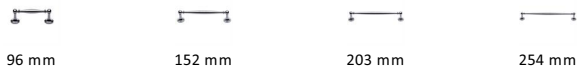

Colonial Cabinet Pull Handle

C2533 152-PC

Heritage Brass Cabinet Pull Colonial Design 152mm CTC Polished Chrome Finish

Material:
Solid Brass

Finish:
Polished Chrome

Available Finishes

Available Sizes

Product Dimensions (All dimensions are in millimeters unless otherwise indicated)

Length	177	CTC	152	Projection	38	Base	25
---------------	-----	------------	-----	-------------------	----	-------------	----

About the Finish

Polished Chrome

A bold, contemporary finish; low maintenance and easy to clean. The mirror effect reflects light and colour and will complement any colour scheme