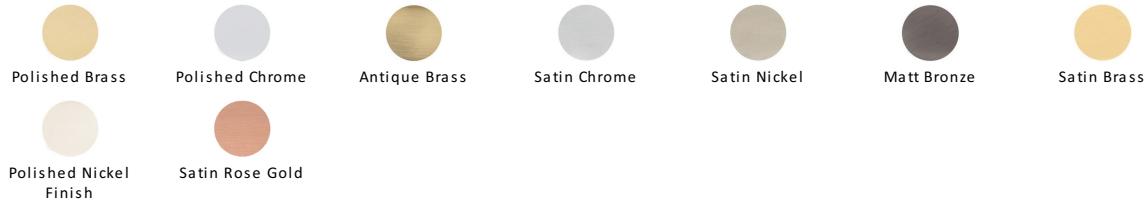

Colonial Cabinet Pull Handle

C2533 152-PC

Heritage Brass Cabinet Pull Colonial Design 152mm CTC Polished Chrome Finish

Material:
Solid Brass

Finish:
Polished Chrome

Available Finishes

Available Sizes

Product Dimensions (All dimensions are in millimeters unless otherwise indicated)

Length	177	CTC	152	Projection	38	Base	25
---------------	-----	------------	-----	-------------------	----	-------------	----

About the Finish

Polished Chrome

A bold, contemporary finish; low maintenance and easy to clean. The mirror effect reflects light and colour and will complement any colour scheme