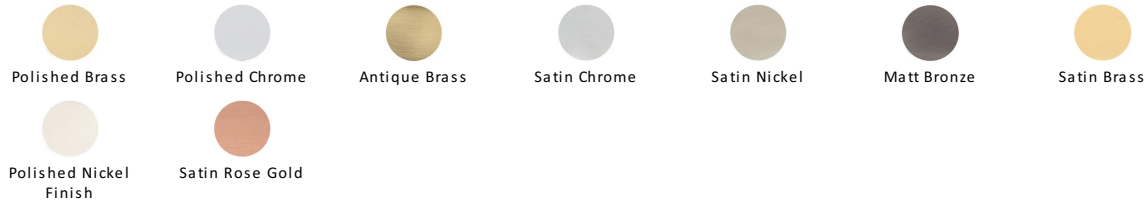

Colonial Cabinet Pull Handle

C2533 152-PB

Heritage Brass Cabinet Pull Colonial Design 152mm CTC Polished Brass Finish

Material:

Solid Brass

Finish:

Polished Brass

Available Finishes

Polished Brass

Warm, mellow with a sense of heritage and comfort this highly polished finish is opulent without being flamboyant. Polished Brass coordinates perfectly with traditional décor.

Useful Information