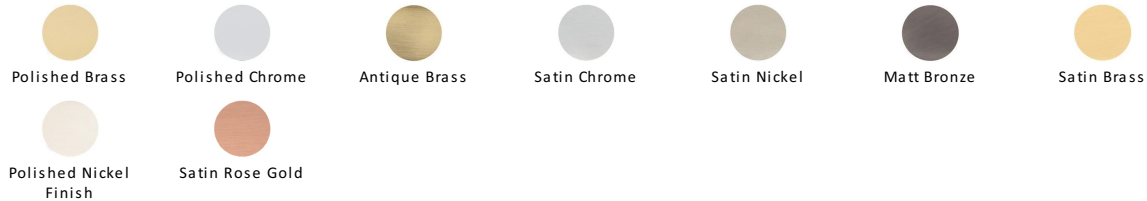

Colonial Cabinet Pull Handle

C2533 152-MB

Heritage Brass Cabinet Pull Colonial Design 152mm CTC Matt Bronze Finish

Material:
Solid Brass

Finish:
Matt Bronze

Available Finishes

Available Sizes

Product Dimensions (All dimensions are in millimeters unless otherwise indicated)

Length	177	CTC	152	Projection	38	Base	25
--------	-----	-----	-----	------------	----	------	----

About the Finish

Matt Bronze

An aged finish on brass creating a vintage appearance, yet one that also looks outstanding in contemporary schemes. Over a period of time the bronze colour will lighten along any edges and surfaces that are frequently touched and create a naturally aged appearance highlighting frequently touched areas and exposing the brass below.