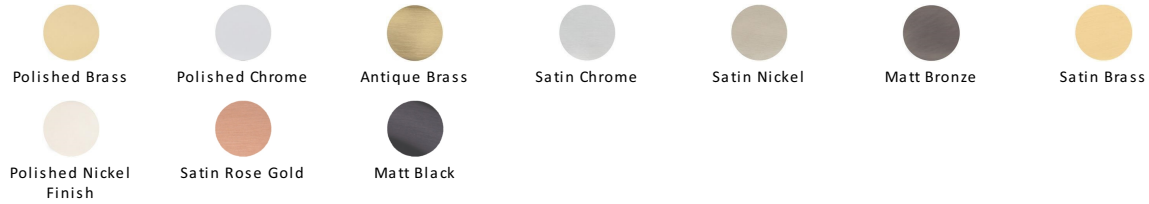

Victorian Round Cabinet Knob with Base

C2240 38-PNF

Heritage Brass Cabinet Knob Round Design 38mm Polished Nickel finish

Material:
Solid Brass

Finish:
Polished Nickel Finish

Available Finishes

Available Sizes

Polished Nickel Finish

With its subtle golden hue this is a mellow alternative to polished chrome. The finish is not coated and will oxidise naturally. If not regularly buffed with a soft cloth this finish will subtly change over time by taking on an aged patina.