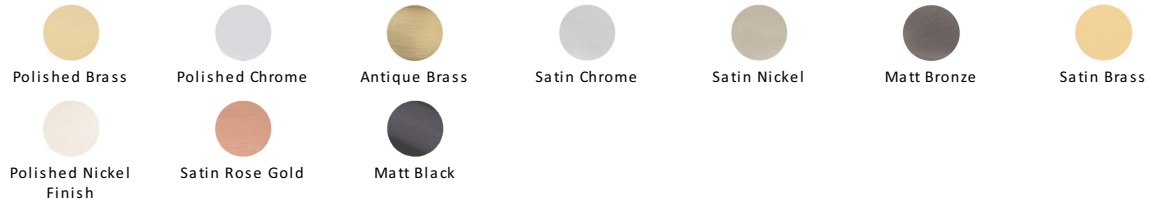

## Victorian Round Cabinet Knob with Base

C2240 32-BKMT

Heritage Brass Cabinet Knob Victorian Round Design with base 32mm Matt Black finish

**Material:**  
Solid Brass

**Finish:**  
Matt Black

### Available Finishes

### Available Sizes